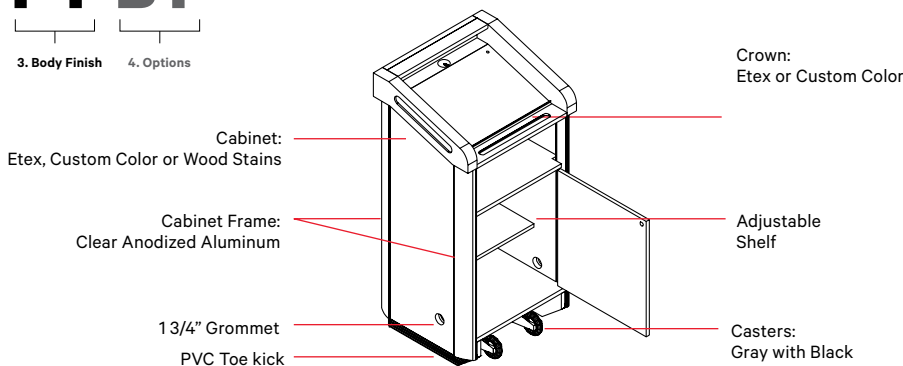

Wood Stains

Haystack	Woodland	Driftwood	Barnboard	Carbon	Natural	Custom Stain
HS	WL	DW	BB	CB	NA	CS

Custom Stain available - Add \$300 to list, per item

4. OPTIONS

Code	Price	Description
B	\$240	Light - 12" electric goose neck lamp complete with dimmer switch.
T	\$210	Clock - Liquid Crystal Display clock with front control buttons. The clock is flush-mounted in the top right corner of the crown support. Battery included.

HOW TO ORDER

Lecterns